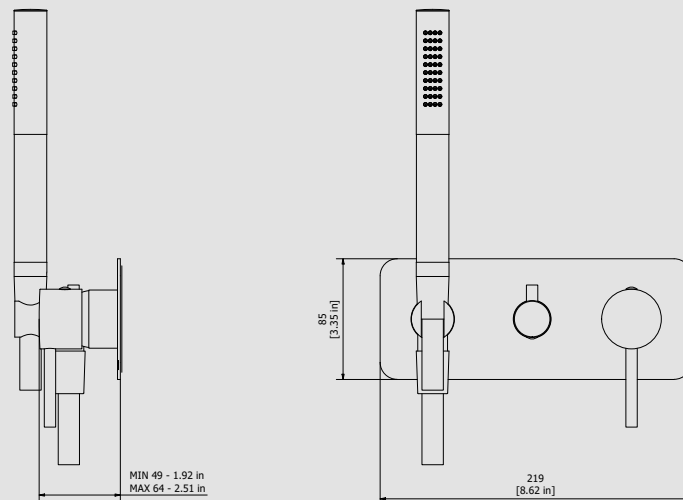

Dimensions

Cartridge

Ø35 ceramic cartridge

Threaded fitting

Aerator

Flow Rate (+/-10%)

1 BAR
8.3 l/m

2 BAR
11.7 l/m