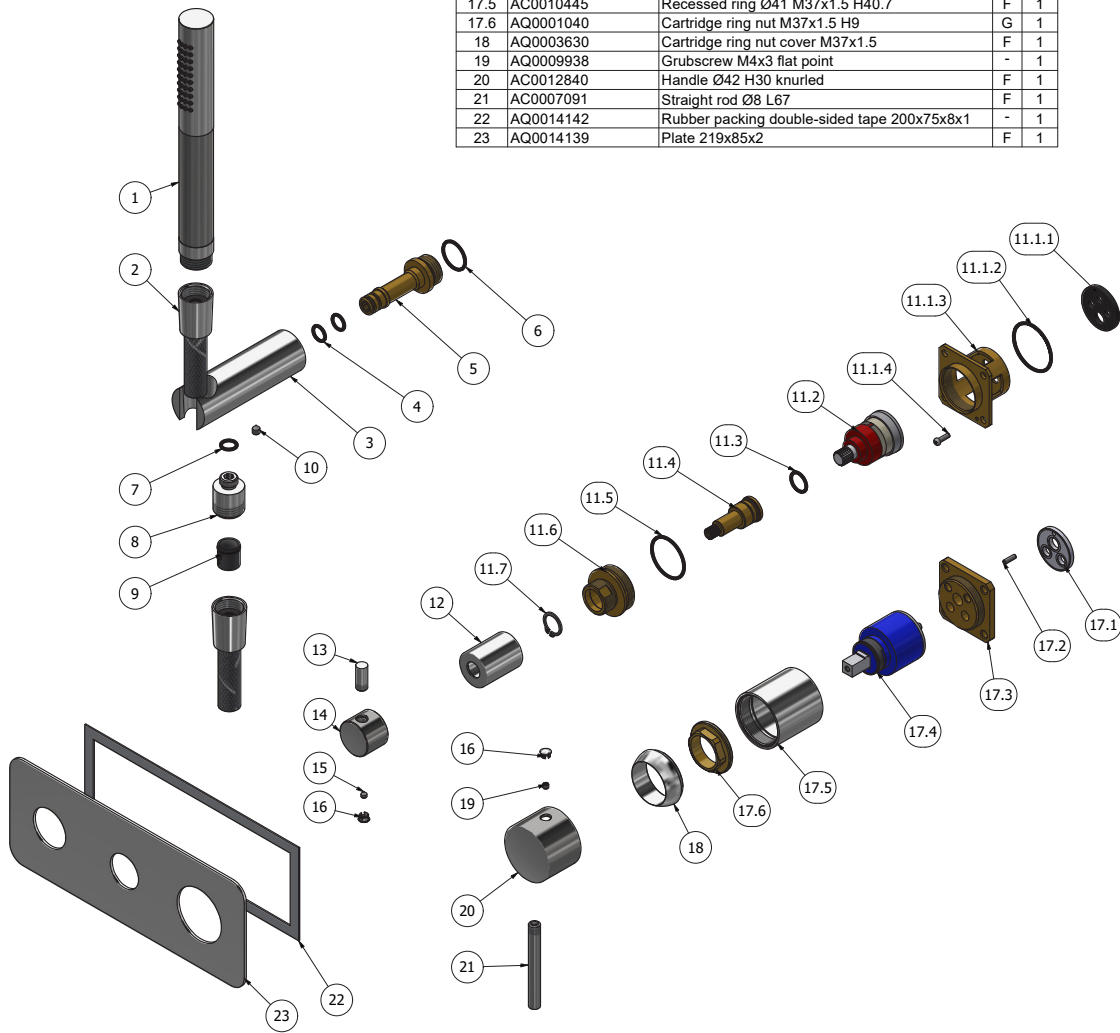

3 BAR
14.3 l/m

Production

Main body is a machined from a solid pieces

Material

BRASS
According to CuZn39Pb3 (CW614N)
Max Lead content: 2.5%

WE ARE IB

Parts list				
ITEMS	CODE	DESCRIPTION	FIN	QTA
1	AQ0015375	Union shower Ø23	F	1
2	AQ0018056	Flex snapon G1/2" F L150cm Silver	F	1
3	AC0013053	Hand shower's support Ø30 L94.8	F	1
4	AQ0004180	OR 9.25x1.78 NBR 70 SH	-	2
5	AS0018164	Bayonet coupling G1/2" M H62.5	G	1
6	AQ0004640	OR 18.77x1.78 NBR 70 SH	-	1
7	AQ0001340	OR 8.73x1.78 NBR 70 SH	-	1
8	AC0013052	Reduction G1/2" M M12x1 M H20.5	F	1
9	AQ0013247	Flow reduction+CV Ø15 4L	-	1
10	AQ0014670	Grubscrew M5x6 cone point	-	1
11	CPDEV3VXXXN_1	Preassembled diverter three ways	-	1
11.1	CP13047XXN_1	Preassembled diverter three ways	-	1
11.1.1	AQ0015686	Rubber Ø32 H4	-	1
11.1.2	AQ0008026	OR 33.05x1.78 NBR 70 SH	-	1
11.1.3	AS0013047	Insert 47x47x32	G	1
11.1.4	AQ0012206	Inox screw M3x10	-	1
11.2	AQ0014857	Diverter cartridge 3 outlets 180°	-	1
11.3	AQ0004610	OR 12.42x1.78 NBR 70 SH	-	1
11.4	AS0013048	Rod Ø17.9 H42.4	G	1
11.5	AQ0010597	OR 28.3x1.78 NBR 70 SH	-	1
11.6	AS0013050	Junction M32x1 M22x1 H23	G	1
11.7	AQ0015748	Seeger ring Ø14 H1	-	1
12	AC0013054	Ring Ø26 M22x1 F H33	F	1
13	AC0007092	Handle knob M8 H19	F	1
14	AC0012746	Diverter's knob Ø26 H20 knurled	F	1
15	AQ0001082	Grubscrew M4x4 cone point	-	1
16	AQ0006650	Plug cover Ø7	F	2
17	CPIN206CC-19	Mixer 47x47 x recessed	-	1
17.1	AQ0015684	Gasket Ø31 H3.5 Ø7 Ø7.5	-	1
17.2	AQ0015357	Grubscrew M3x10 flat point	-	1
17.3	AS0013040	Insert 47x47 H11 M37x1.5	G	1
17.4	AQ0004095	Ceramic cartridge Ø35 9x9 (K35A)	-	1
17.5	AC0010445	Recessed ring Ø41 M37x1.5 H40.7	F	1
17.6	AQ0001040	Cartridge ring nut M37x1.5 H9	G	1
18	AQ0003630	Cartridge ring nut cover M37x1.5	F	1
19	AQ0009938	Grubscrew M4x3 flat point	-	1
20	AC0012840	Handle Ø42 H30 knurled	F	1
21	AC0007091	Straight rod Ø8 L67	F	1
22	AQ0014142	Rubber packing double-sided tape 200x75x8x1	-	1
23	AQ0014139	Plate 219x85x2	F	1