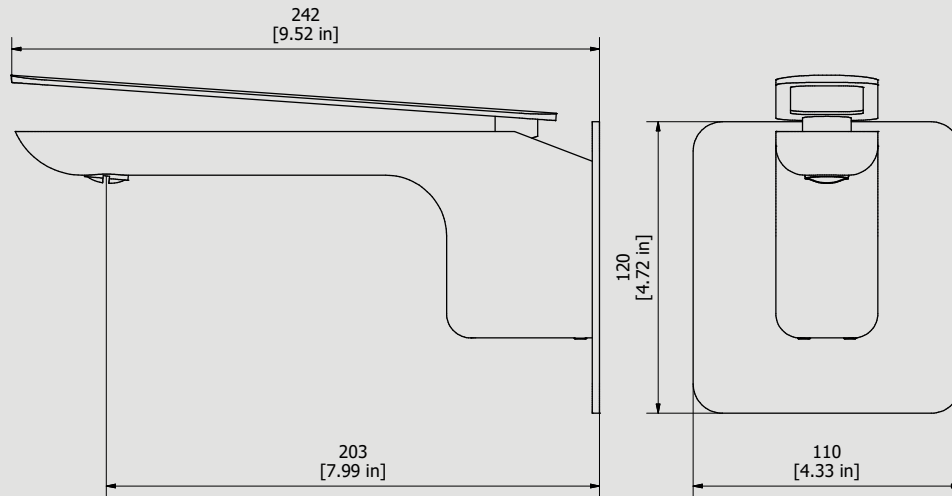

WE ARE IB

Collection

K2

Article

K2209

Description

monohole wall mounted washbasin.

Box Dimensions

425 x 188 x 98 mm

Weight

3.3 kg

Finishes

- CC** CHROME
- CF** BLACK CHROME
- OO** GOLD
- MB** MODERN BRONZE
- SS** BRUSHED NICKEL
- CS** BRUSHED BLACK CHROME
- BO** MATT WHITE
- NP** MATT BLACK
- IS** BRUSHED PALE GOLD
- OS** BRUSHED GOLD
- II** PALE GOLD
- RR** ANTIQUE COPPER
- RS** ROSE GOLD
- ON** NATURAL BRASS
- SR** BRUSHED ROSE GOLD
- PL** PLATINUM

Dimensions

Cartridge

Ø35 ceramic cartridge

Threaded fitting

G1/2" male

Aerator

M24x1

Flow Rate (+/-10%)