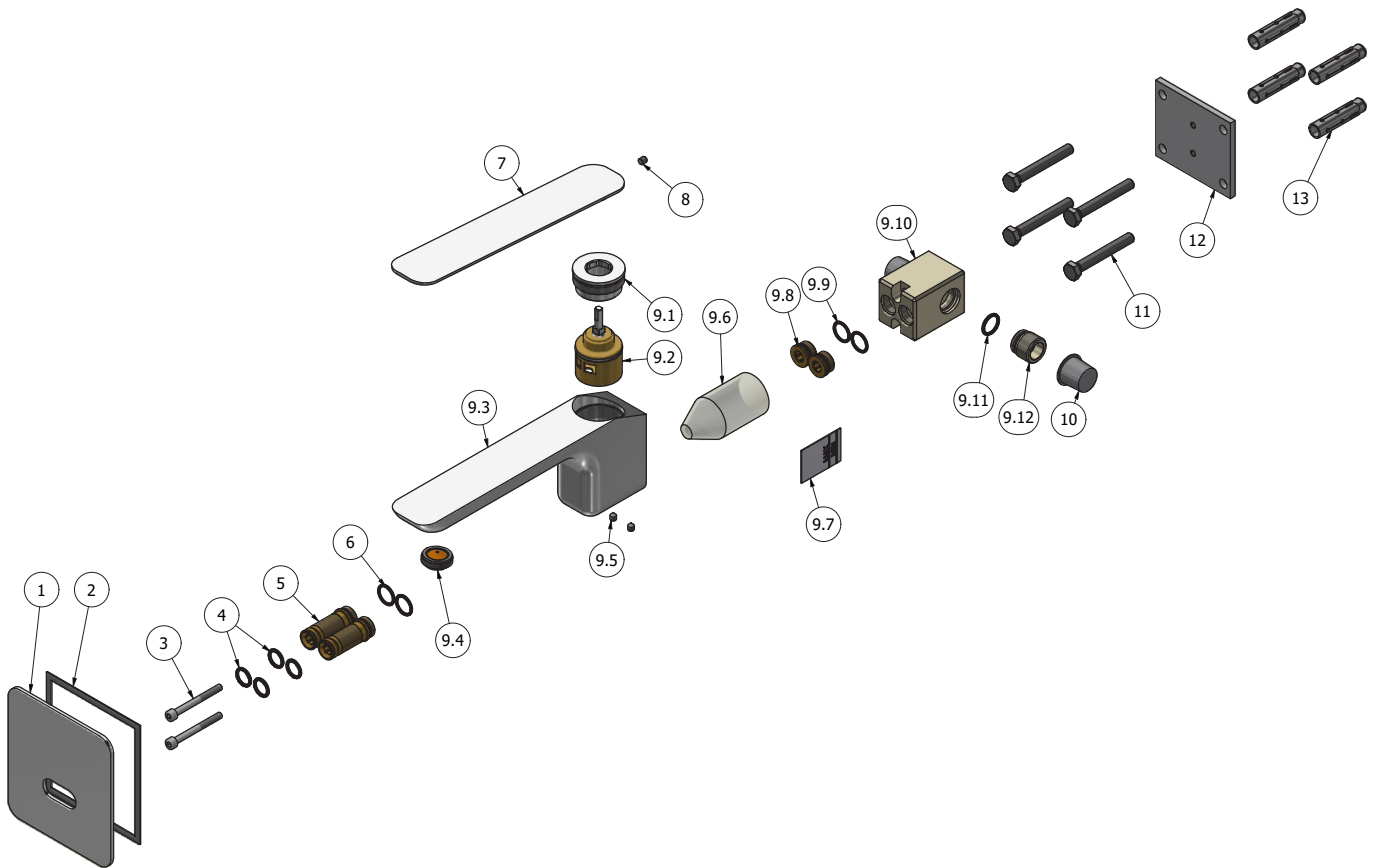

Dimensions

Cartridge

Ø35 ceramic cartridge

Threaded fitting

G1/2" male

Aerator

M24x1

Flow Rate (+/-10%)

T. +39 030 802101
F. +39 030 803097
info@weareib.it

P.IVA 01785230986
capitale sociale
€420.000,00 i.v.

www.weareib.it

WE ARE IB

Parts list				
ITEMS	CODE	DESCRIPTION	FIN	QTÀ
1	AC0011878	Plate 120x110x3 R12	F	1
2	AQ0014023	Rubber packing double-sided tape 110x100x5x1	-	1
3	AQ0013064	Inox screw M5x50	-	2
4	AQ0006998	OR 12x2 NBR 70 SH	-	4
5	AS0011313	Connection for faucet body L46	G	2
6	AQ0009818	OR 14x1.78 NBR 70 SH	-	2
7	AQ0014017	Handle L225 H15.2 4°	F	1
8	AQ0001100	Grubscrew M5x5 flat point	-	1
9	CPK2206CC-1	Preassembled recessed mixer K2	F	1
9.1	AC0011877	Fixing nut Ø39.9 M39x1.5 H19	F	1
9.2	AQ0014791	Ceramic cartridge Ø35 open (0135AFOAC-010.00)	-	1
9.3	AQ0014018	Mixer body 237.5x85x42	F	1
9.4	AQ0013478	Perlator coin slot M24x1 5l/m (45.2051.000)	-	1
9.5	AQ0014670	Grubscrew M5x6 cone point	-	2
9.6	AQ0014044	Protection Ø30 Ø35 H70	-	1
9.7	AQ0014106	Label MIN MAX	-	1
9.8	AS0012986	Plug G3/8" H11	G	2
9.9	AQ0009818	OR 14x1.78 NBR 70 SH	-	2
9.10	AN0011309	Recessed body 40x40x55	N	1
9.11	AQ0001390	OR 14x2 NBR 70 SH	-	2
9.12	AN0011892	Shower connection piece G1/2" M19x1 H19	N	2
10	AQ0014112	Threaded protection 25x21x18	-	2
11	AQ0015834	Inox screw M8x60 DIN933	-	4
12	AQ0014021	Fixing plate 70x80x5	-	1
13	AQ0009546	Inox rawplug M8 Ø12 L50	-	4