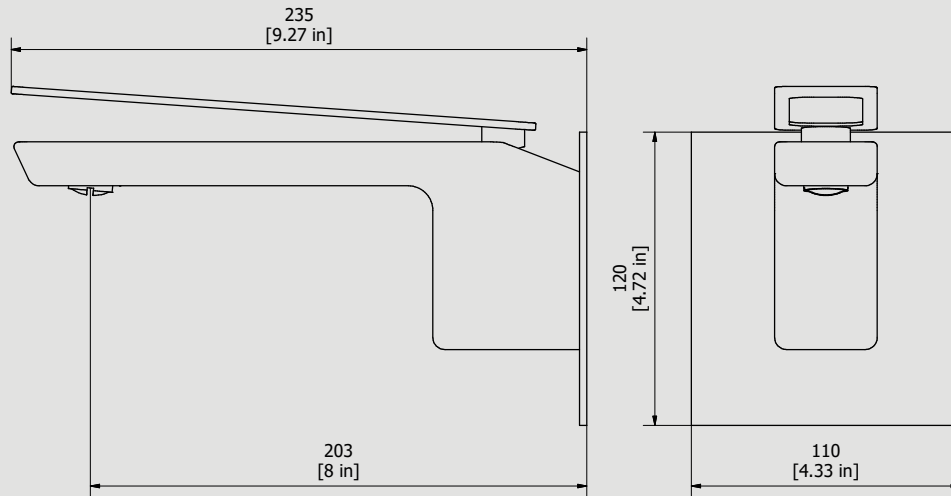

WE ARE IB

Collection

K3

Article

K3209

Description

Monohole wall mounted washbasin mixer

Box Dimensions

425x188x98 mm

Weight

3.5 kg

Finishes

- CC** CHROME
- CF** BLACK CHROME
- OO** GOLD
- MB** MODERN BRONZE
- SS** BRUSHED NICKEL
- CS** BRUSHED BLACK CHROME
- BO** MATT WHITE
- NP** MATT BLACK
- IS** BRUSHED PALE GOLD
- OS** BRUSHED GOLD
- II** PALE GOLD
- RR** ANTIQUE COPPER
- RS** ROSE GOLD
- ON** NATURAL BRASS
- SR** BRUSHED ROSE GOLD
- PL** PLATINUM

Dimensions

Cartridge

Ø35 ceramic cartridge

Threaded fitting

Threaded fitting G1/2" male

Aerator

M24x1

Flow Rate (+/-10%)