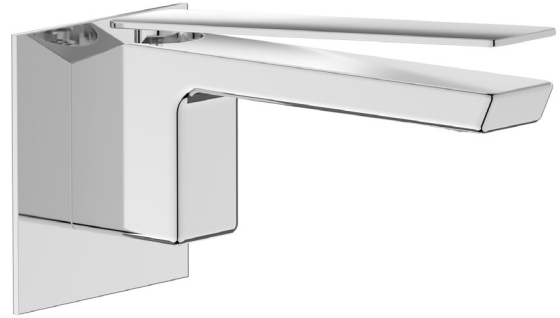

WE ARE IB

Collection

K3

Article

K3209

Description

Monohole wall mounted washbasin mixer

Box Dimensions

425x188x98 mm

Weight

3.5 kg

Finishes

- CC** CHROME
- CF** BLACK CHROME
- OO** GOLD
- MB** MODERN BRONZE
- SS** BRUSHED NICKEL
- CS** BRUSHED BLACK CHROME
- BO** MATT WHITE
- NP** MATT BLACK
- IS** BRUSHED PALE GOLD
- OS** BRUSHED GOLD
- II** PALE GOLD
- RR** ANTIQUE COPPER
- RS** ROSE GOLD
- ON** NATURAL BRASS
- SR** BRUSHED ROSE GOLD
- PL** PLATINUM

Dimensions

Cartridge

Ø35 ceramic cartridge

Threaded fitting

Threaded fitting G1/2" male

Aerator

M24x1

Flow Rate (+/-10%)