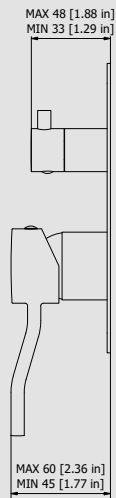

### KU310

Description

**Exposed parts for manual wall mixer with two ways diverter.**

**Built-in to be purchased separately INC310.**

Box Dimensions

**150x190x98 mm**

Weight

**1.2 kg**

Dimensions

Cartridge

**Ø35 ceramic cartridge**

Threaded fitting

Aerator

Flow Rate (+/-10%)

**1 BAR**  
9.2 l/m

**2 BAR**  
12.5 l/m