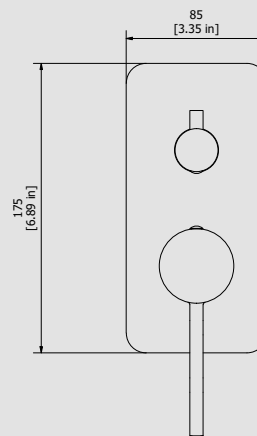

### KU310

Description

**Exposed parts for manual wall mixer with two ways diverter.**

**Built-in to be purchased separately INC310.**

Box Dimensions

**150x190x98 mm**

Weight

**1.2 kg**

Dimensions

Cartridge

**Ø35 ceramic cartridge**

Threaded fitting

Aerator

Flow Rate (+/-10%)

**1 BAR**  
9.2 l/m

**2 BAR**  
12.5 l/m