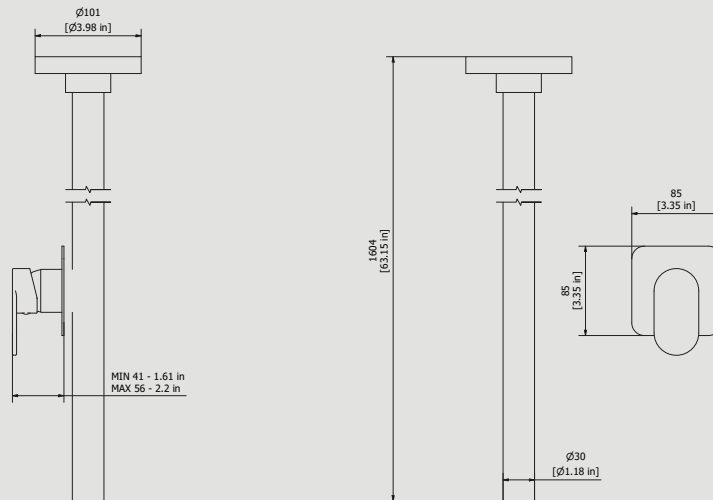

Box Dimensions

150 x 190 x 98 mm
1700 Ø70 mm

Weight

4.5 kg

Finishes

- **CC**
CHROME
- **CF**
BLACK CHROME
- **OO**
GOLD
- **BB**
ANTIQUE BRONZE
- **SS**
BRUSHED NICKEL
- **CS**
BRUSHED BLACK CHROME
- **BO**
MATT WHITE
- **NP**
MATT BLACK
- **IS**
BRUSHED PALE GOLD
- **OS**
BRUSHED GOLD
- **II**
PALE GOLD
- **RR**
ANTIQUE COPPER
- **ORS**
ROSE GOLD
- **ON**
NATURAL BRASS
- **SR**
BRUSHED ROSE GOLD
- **PL**
PLATINUM

Dimensions

Cartridge

Ø35 ceramic cartridge

Threaded fitting

G1/2" male

Aerator

M24x1

Flow Rate (+/-10%)

| | | |
|------------------|------------------|------------------|
| 1 BAR | 2 BAR | 3 BAR |
| 4.3 l/min | 5.2 l/min | 6.9 l/min |

Production

Main body is a single hot stamped pieces

Material

BRASS
According to CuZn49 (CW510L)
Max Lead content: 0.2%