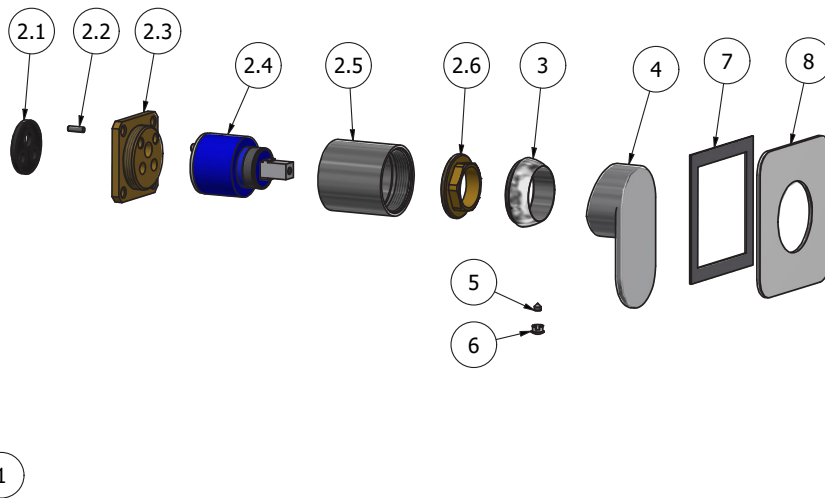

Dimensions

Cartridge

Ø35 ceramic cartridge

Threaded fitting

G1/2" male

Aerator

M24x1

Flow Rate (+/-10%)

| | | |
|------------------|------------------|------------------|
| 1 BAR | 2 BAR | 3 BAR |
| 4.3 l/min | 5.2 l/min | 6.9 l/min |

Production

Main body is a single hot stamped pieces

Material

BRASS
According to CuZn49 (CW510L)
Max Lead content: 0.2%

| Parts list | | | | |
|------------|--------------|--|-----|-----|
| ITEMS | CODE | DESCRIPTION | FIN | QTÀ |
| 1 | AQ0014252 | Ceiling wash basin mixer | F | 1 |
| 2 | CPIN206CC-19 | Mixer 47x47 x recessed | - | 1 |
| 2.1 | AQ0015684 | Gasket Ø31 H3.5 Ø7 Ø7.5 | - | 1 |
| 2.2 | AQ0015357 | Grubscrew M3x10 flat point | - | 1 |
| 2.3 | AS0013040 | Insert 47x47 H11 M37x1.5 | G | 1 |
| 2.4 | AQ0004095 | Ceramic cartridge Ø35 9x9 (K35A) | - | 1 |
| 2.5 | AC0010445 | Recessed ring Ø41 M37x1.5 H40.7 | F | 1 |
| 2.6 | AQ0001040 | Cartridge ring nut M37x1.5 H9 | G | 1 |
| 3 | AQ0003630 | Cartridge ring nut cover M37x1.5 | F | 1 |
| 4 | AQ0014030 | Lever | F | 1 |
| 5 | AQ0001082 | Grubscrew M4x4 cone point | - | 1 |
| 6 | AQ0006650 | Plug cover Ø7 | F | 1 |
| 7 | AQ0015829 | Rubber packing double-sided tape 75x75x8x1 | - | 1 |
| 8 | AC0013100-TI | Plate 85x85x2 300 | F | 1 |
| 9 | AQ0009837 | Simple rapid waste 1"1/4 | F | 1 |